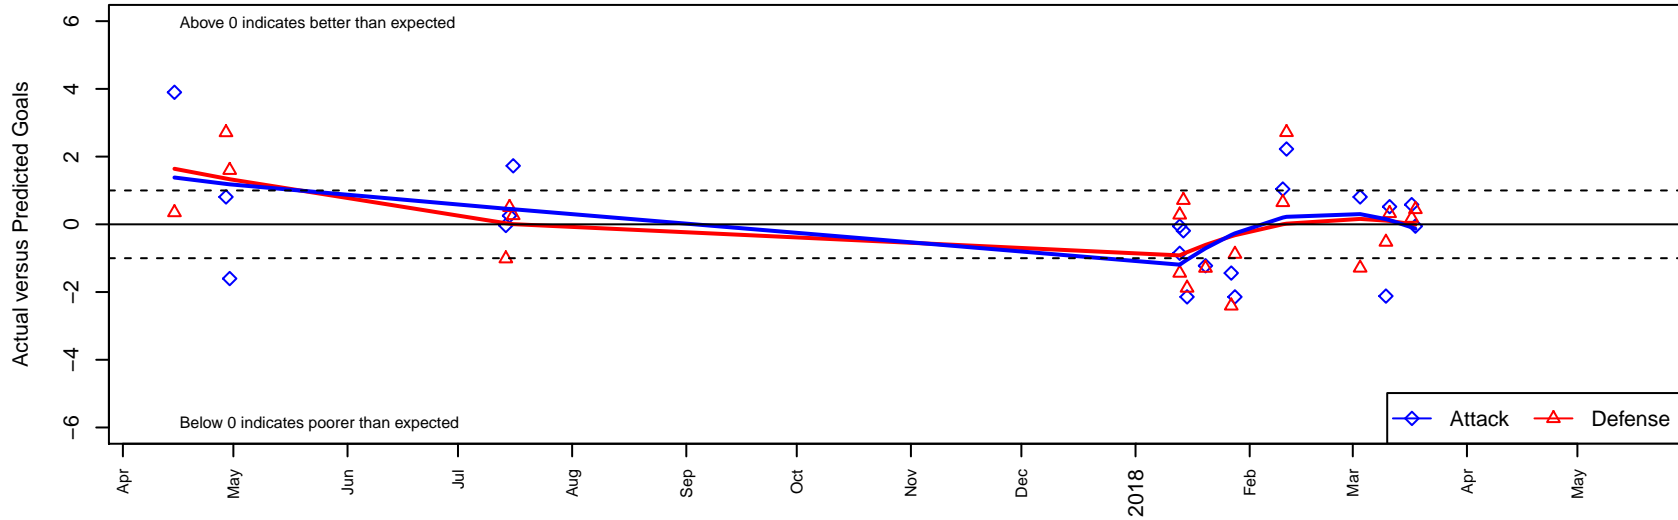

Capital FC Timbers Red B03

Capital FC
 Salem, OR
 B03 total strength=1427
 attack=13.48 defense=5.72
 spr league = PTT Win B03 Premier
 notes= Brouse 2016

alt names used:
 CAPITAL FC TIMBERS 2003 BOYS RED (OR)
 Capital FC timbers 2003
 Capital FC Timbers 03B Brouse

Venues played:
 2016 OYS State Cup B03
 2017 Nike Crossfire Challenge Gold Group U15
 2017 Portland Winter Showcase U15
 2017 PTT Winter B03 Premier

Capital FC Timbers Red B03
 Dots are actual minus expected GF (blue circles) and GA (red triangles).
 Blue line is smoothed change in attack strength. Red is smoothed change in defense strength.

**attack and defense variance (black dot)
relative to other teams
and top 10 in region**

**attack and defense rating
relative to others at age
and all opponents in last 13 months**

Performance relative to 13 month average