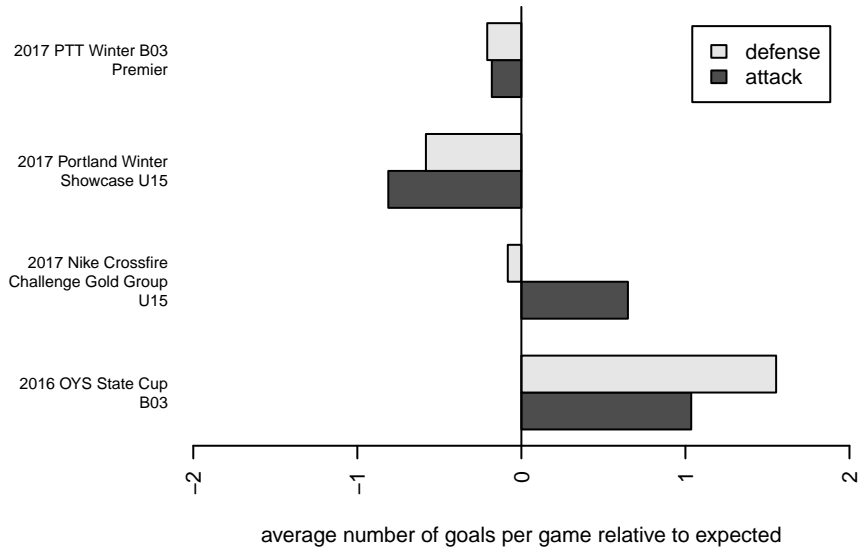

Capital FC Timbers Red B03

Capital FC
 Salem, OR
 B03 total strength=1427
 attack=13.48 defense=5.72
 spr league = PTT Win B03 Premier
 notes= Brouse 2016

alt names used:
 CAPITAL FC TIMBERS 2003 BOYS RED (OR)
 Capital FC timbers 2003
 Capital FC Timbers 03B Brouse

Venues played:
 2016 OYS State Cup B03
 2017 Nike Crossfire Challenge Gold Group U15
 2017 Portland Winter Showcase U15
 2017 PTT Winter B03 Premier

Capital FC Timbers Red B03
 Dots are actual minus expected GF (blue circles) and GA (red triangles).
 Blue line is smoothed change in attack strength. Red is smoothed change in defense strength.

**attack and defense variance (black dot)
relative to other teams
and top 10 in region**

**attack and defense rating
relative to others at age
and all opponents in last 13 months**

Performance relative to 13 month average